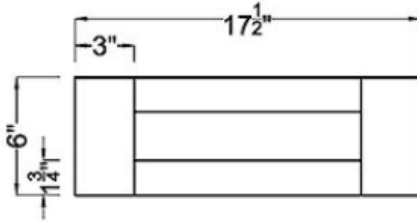

#### 4. Sea Breeze Raised Panel Collection

Door / Finish Detail

D. Item Specifications – Listed by Part Number

4221VD-6

Drawer Front X4

False Drawer Front x1

Drawer Front x2

Door x1