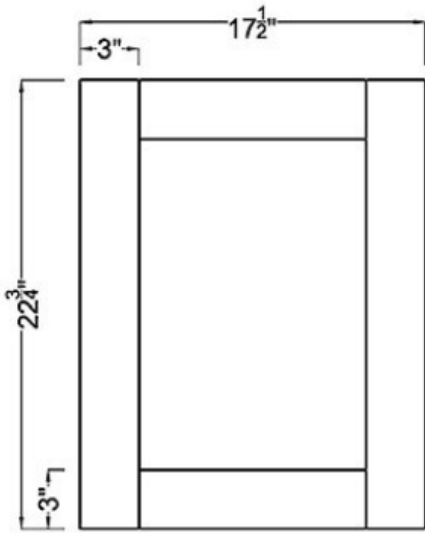

#### 4. Sea Breeze Raised Panel Collection

Door / Finish Detail

D. Item Specifications – Listed by Part Number

4221VD-6

Drawer Front X4

False Drawer Front x1

Drawer Front x2

Door x1