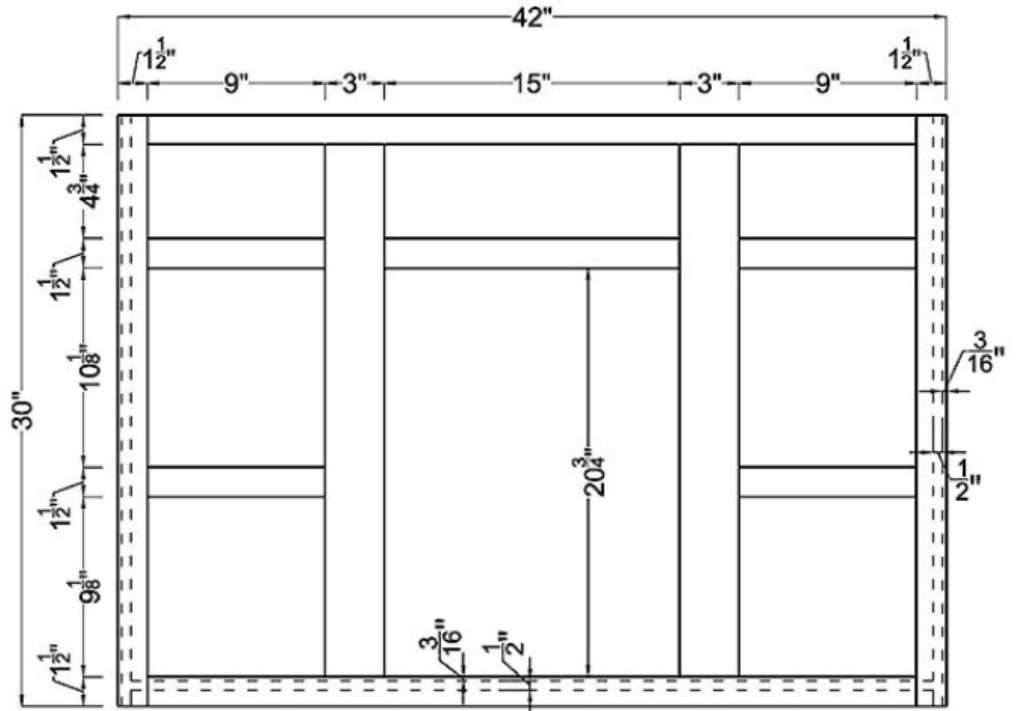

#### 4. Sea Breeze Raised Panel Collection

Door / Finish Detail

D. Item Specifications – Listed by Part Number

4221VD-6

Drawer Front X4

False Drawer Front x1

Drawer Front x2

Door x1